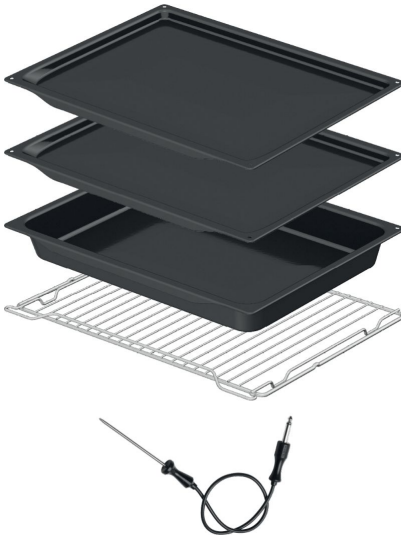

Standard accessories

Construction & Performance

- Maximum oven temperature: 275 °C
- Meat Probe

Use & flexibility

- Interior lights (Illumination): Both sides
- Volume net (liter): 73 l
- OpenView
- Fully extendable guides
- Fully extendable telescopic guides on one level
- 1 Premium grill rack
- 1 Deep tray
- 2 Shallow trays

Interaction & Control

- Knob shape: Ergonomic knobs
- Small TFT

Programs

- Lower heater BIO
- Upper heater
- Lower and upper heater
- Small infra heater
- Large infra heater
- Large infra heater with ventilaton
- Circular heater
- Eco function
- Lower heater and fan
- Lower heater with fan BIO
- Defrost
- WarmPlate
- StayWarm
- FastPreheat
- AutoRoast

Design & integration

- Door material: Glass and stainless steel
- Main colour: Black grey matt
- TouchFree Inox
- Niche dimensions (HxWxD): 59 × 56 × 55 cm

Safety & Maintenance

- Dynamic oven cooling plus - DC+
- GentleClose door hinge
- Removable flat oven inner door glass surface
- AquaClean function

Technical data