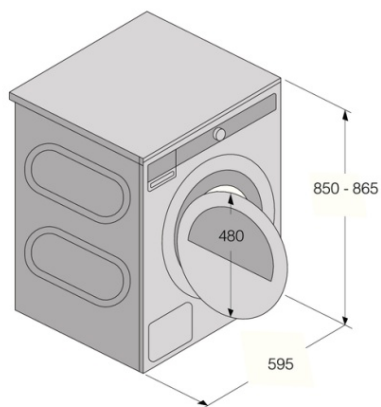

Construction & Performance

- Long lasting stainless steel drum
- Durable brushless motor
- Heat pump
- Sensor and time controlled drying
- Drum volume: 117 l
- Butterfly drying system

Use & Flexibility

- Water container: 6 l
- Auto programs
- Removable filter
- Door diameter: 34 cm
- Door opening angle: 180 °
- Anticrease
- Time setting
- Humidity sensor
- Steam programs (Steam wrinkle care and Steam refresh)
- Automatic condenser filter cleaning
- Drum illumination: Yes

Technical data

- Noise level: 64 dB(A)re 1 pW
- Energy stars: 8
- Power consumption in left-on mode: 0,3 W
- Power consumption off mode: 0,3 W
- Estimated yearly energy consumption: 119 kWh
- Grounded plug
- AU plug
- Connection rating: 2000 W
- Number of phases: 1
- Current: 10 amp
- Frequency: 50 Hz
- Net weight: 57,5 kg
- Yes
- Yes

Dimensions

- Product dimensions (HxWxD): 85 × 59,5 × 65,4 cm
- Depth with door open: 1165 mm
- Length electrical cord: 2,1 m

Logistic information

- Dimensions of packed product (HxWxD): 92 × 64 × 72,3 cm
- Gross weight: 61,9 kg
- Product code: 728354
- EAN code: 3838782036552