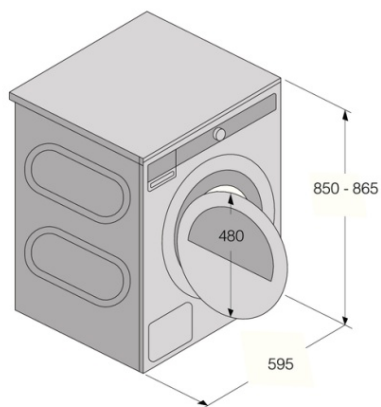

#### Technical data

- Noise level: 64 dB(A)re 1 pW
- Energy stars: 8
- Power consumption in left-on mode: 0,3 W
- Power consumption off mode: 0,3 W
- Estimated yearly energy consumption: 119 kWh
- Grounded plug
- AU plug
- Connection rating: 2000 W
- Number of phases: 1
- Current: 10 amp
- Frequency: 50 Hz
- Net weight: 57,5 kg
- Yes
- Yes

#### Dimensions

- Product dimensions (HxWxD): 85 × 59,5 × 65,4 cm
- Depth with door open: 1165 mm
- Length electrical cord: 2,1 m

#### Logistic information

- Dimensions of packed product (HxWxD): 92 × 64 × 72,3 cm
- Gross weight: 61,9 kg
- Product code: 728354
- EAN code: 3838782036552

Tumble Dryer/TD75