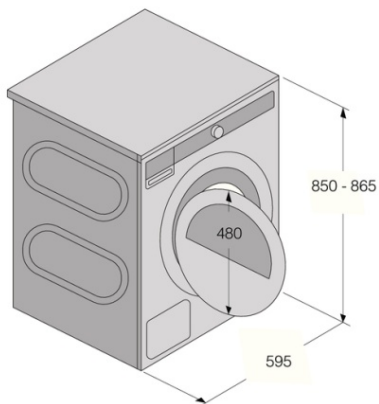

#### Dimensions

- Product dimensions (HxWxD): 85 × 59,5 × 65,4 cm
- Depth with door open: 1165 mm
- Length electrical cord: 2,1 m

#### Logistic information

- Dimensions of packed product (HxWxD): 92 × 64 × 72,3 cm
- Gross weight: 49,4 kg
- Product code: 594944
- EAN code: 3838782024559

Tumble Dryer/TD75