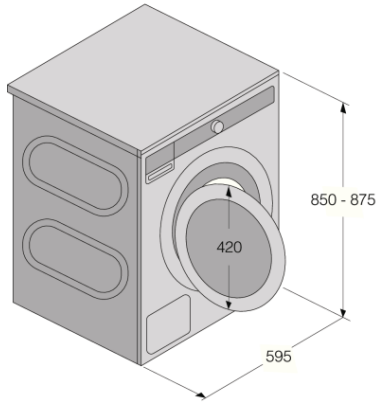

Use & Flexibility

- Easy close door
- Slide-in storage for liquid detergent wall
- Temperature range (°C): Cold -90c
- Door diameter: 31 cm
- Door opening angle: 110 °

Interaction & Control

- Up to 24 hours
- Remaining time indicator
- Display type: LCD display
- 15 programmes

Technical data

- Heater capacity (W): 2000 W
- Drum volume: 60 l
- 3/4" Cold water connection
- Counter weight material: Cast iron
- Counter weight (kg): 10,4 kg
- Noise level: 75 dB(A)re 1 pW
- Noise level washing: 51 dB(A)re 1 pW
- Energy stars: 4,5
- Water stars: 4,5
- Connection rating: 2200 W
- Number of phases: 1
- Current: 10 amp
- Frequency: 50 Hz
- Net weight: 75 kg
- Yes
- Yes

Dimensions

- Product dimensions (HxWxD): 85 × 59,5 × 58,5 cm
- Adjustable feet: 10 mm
- Depth with door open: 942 mm
- Length electrical cord: 2,3 m
- Length inlet hose: 150 cm
- Length outlet hose: 160 cm

Logistic information

- Dimensions of packed product (HxWxD): 92 × 64 × 66,1 cm
 - Gross weight: 78,2 kg
 - Product code: 592099
 - EAN code: 3838782023415
-

Washing Machine WM-75