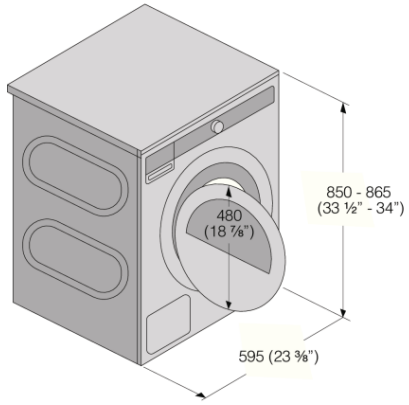

Tumble Dryer/TD-85/USA