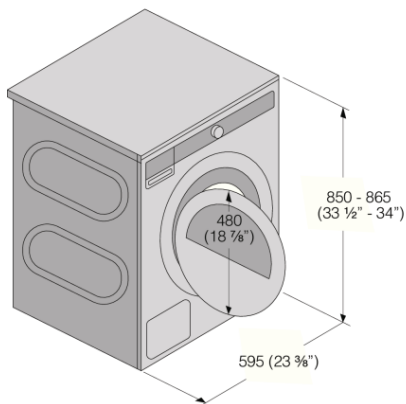

Construction

- Long lasting stainless steel drum
- Brushless (induction)
- Energy-saving electric heater
- Drying Sensor
- Heater capacity (W): 3000 W
- Butterfly drying system

Use and flexibility

- Auto programs
- Removable filter
- Door diameter: 13 3/8" (340 mm)
- Door opening angle: 180 °
- Anti crease
- Time setting
- Humidity sensor
- Drum illumination: Yes

Technical data

- Heater capacity (W): 3000 W
- Noise level: 65 dB(A)
- Power consumption in standby mode: 0.3 W
- Power consumption in off-mode: 0.3 W
- Estimated annual energy consumption: 630 kWh

- Grounded plug
- Connecting cord with plug
- Connection rating: 7000 W
- Number of phases: 1
- Current: 30 A
- Frequency: 60 Hz
- Net weight: 102 lbs
- Marked for recycling
- ISO 14001

Dimensions

- Product dimensions (HxWxD): 33 7/16" x 23 7/16" x 30 1/4" (850 x 595 x 769 mm)
- Depth with door open: 51 3/8" (1305 mm)
- Cord length: 66 15/16" (1700 mm)
- Left + right + back

Logistic information

- Packaging dimensions: 36 1/4" x 25 3/16" x 33" (920 x 640 x 838 mm)
- Total weight of packaged product: 112 lbs
- Code: 591236
- EAN code: 3838782022418

Tumble Dryer/TD-85/USA