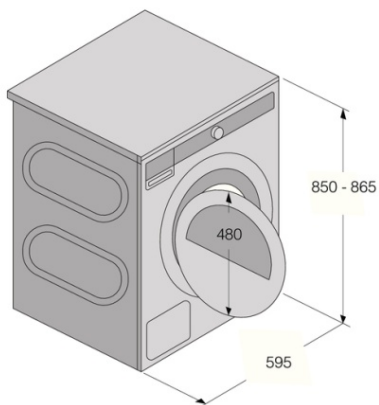

Construction & Performance

- Long lasting stainless steel drum
- Durable brushless motor
- Heat pump
- Sensor and time controlled drying
- Drum volume: 117 l
- Butterfly drying system

Use & Flexibility

- Water container: 6 l
- Auto programs
- Removable filter
- Door diameter: 34 cm
- Door opening angle: 180 °
- Anticrease
- Time setting
- Humidity sensor
- Drum illumination: Yes

Technical data

- Noise level: 64 dB(A)re 1 pW
- Energy stars: 8
- Power consumption in left-on mode: 0,3 W

- Power consumption off mode: 0,3 W
- Estimated yearly energy consumption: 119 kWh
- Grounded plug
- AU plug
- Connection rating: 700 W
- Number of phases: 1
- Current: 10 amp
- Frequency: 50 Hz
- Net weight: 55 kg
- Yes
- Yes

Dimensions

- Product dimensions (HxWxD): 85 × 59,5 × 65,4 cm
- Depth with door open: 1165 mm
- Length electrical cord: 2,1 m

Logistic information

- Dimensions of packed product (HxWxD): 92 × 64 × 72,3 cm
- Gross weight: 59,4 kg
- Product code: 590952
- EAN code: 3838782021749