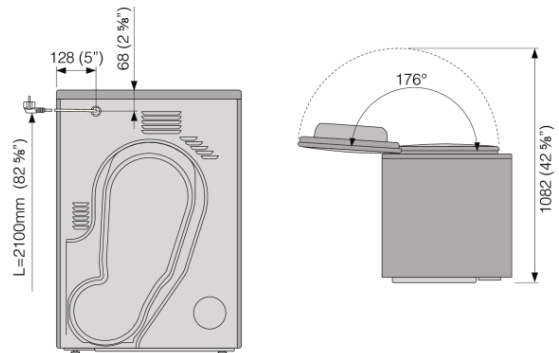

#### Dimensions

- Product dimensions (HxWxD): 33 7/16" × 23 7/16" × 25 3/4" (850 × 595 × 654 mm)
- Depth with door open: 45 7/8" (1165 mm)
- Cord length: 66 15/16" (1700 mm)

#### Logistic information

- Packaging dimensions: 36 1/4" × 25 3/16" × 28 7/16" (920 × 640 × 723 mm)
- Total weight of packaged product: 111 lbs
- Code: 588198
- EAN code: 3838782019081

Measurements: millimetres / inches