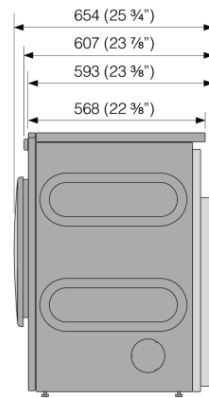

### Design & integration

- Door opening: Reversible door opening
- Adjustable feet: 9/16" (15 mm)
- Dryer can be mounted on top
- Loading position: Front

#### Dimensions

- Product dimensions (HxWxD): 33 7/16" × 23 7/16" × 25 3/4" (850 × 595 × 654 mm)
- Depth with door open: 45 7/8" (1165 mm)
- Cord length: 66 15/16" (1700 mm)

#### Logistic information

- Packaging dimensions: 36 1/4" × 25 3/16" × 28 7/16" (920 × 640 × 723 mm)
- Total weight of packaged product: 111 lbs
- Code: 588198
- EAN code: 3838782019081

Measurements: millimetres / inches