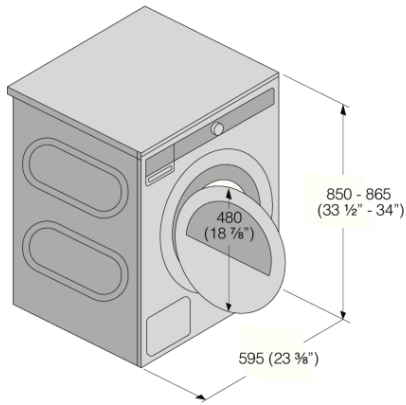

#### Dimensions

- Product dimensions (HxWxD): 33 7/16" × 23 7/16" × 25 3/4" (850 × 595 × 654 mm)
- Depth with door open: 45 7/8" (1165 mm)
- Cord length: 66 15/16" (1700 mm)

#### Logistic information

- Packaging dimensions: 36 1/4" × 25 3/16" × 28 7/16" (920 × 640 × 723 mm)
- Total weight of packaged product: 111 lbs
- Code: 588198
- EAN code: 3838782019081

Measurements: millimetres / inches