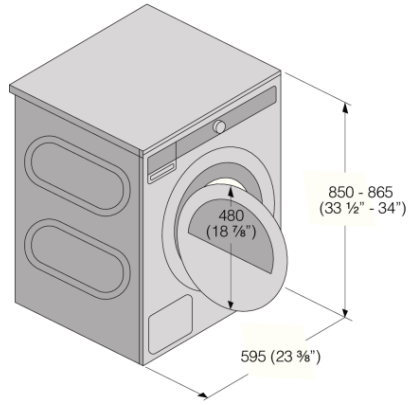

Comfort & safety

- Signal for "full water container"
- Reversible door hinge: Right exchangeable

- EAN code: 3838782019081
- Product code: 588198

Dimensions and installation

- Height: 850 mm
- Width: 595 mm
- Depth: 654 mm
- Length electrical cord: 1700 mm
- Net weight: 46 kg
- Gross weight: 50,4 kg

Dimensioner

- Connected load: 6500 W
- Fuse: 30 amp
- Voltage (V): 208-240 V
- Frequency: 60 Hz
- Drum volume: 117 l
- Type of display: LCD display
- Noise level drying: 65 dB(A)re 1 pW

Measurements: millimetres / inches