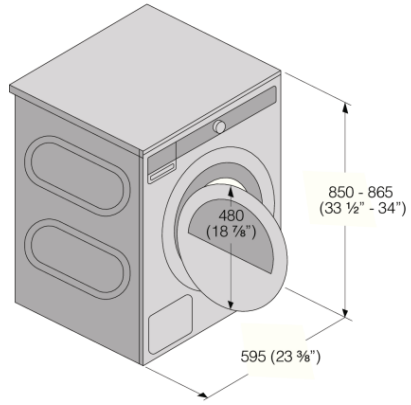

### Comfort & safety

- Signal for "full water container"
- Reversible door hinge: Right exchangeable

- EAN code: 3838782019081
- Product code: 588198

### Dimensions and installation

- Height: 850 mm
- Width: 595 mm
- Depth: 654 mm
- Length electrical cord: 1700 mm
- Net weight: 46 kg
- Gross weight: 50,4 kg

### Dimensioner

- Connected load: 6500 W
- Fuse: 30 amp
- Voltage (V): 208-240 V
- Frequency: 60 Hz
- Drum volume: 117 l
- Type of display: LCD display
- Noise level drying: 65 dB(A)re 1 pW

Measurements: millimetres / inches