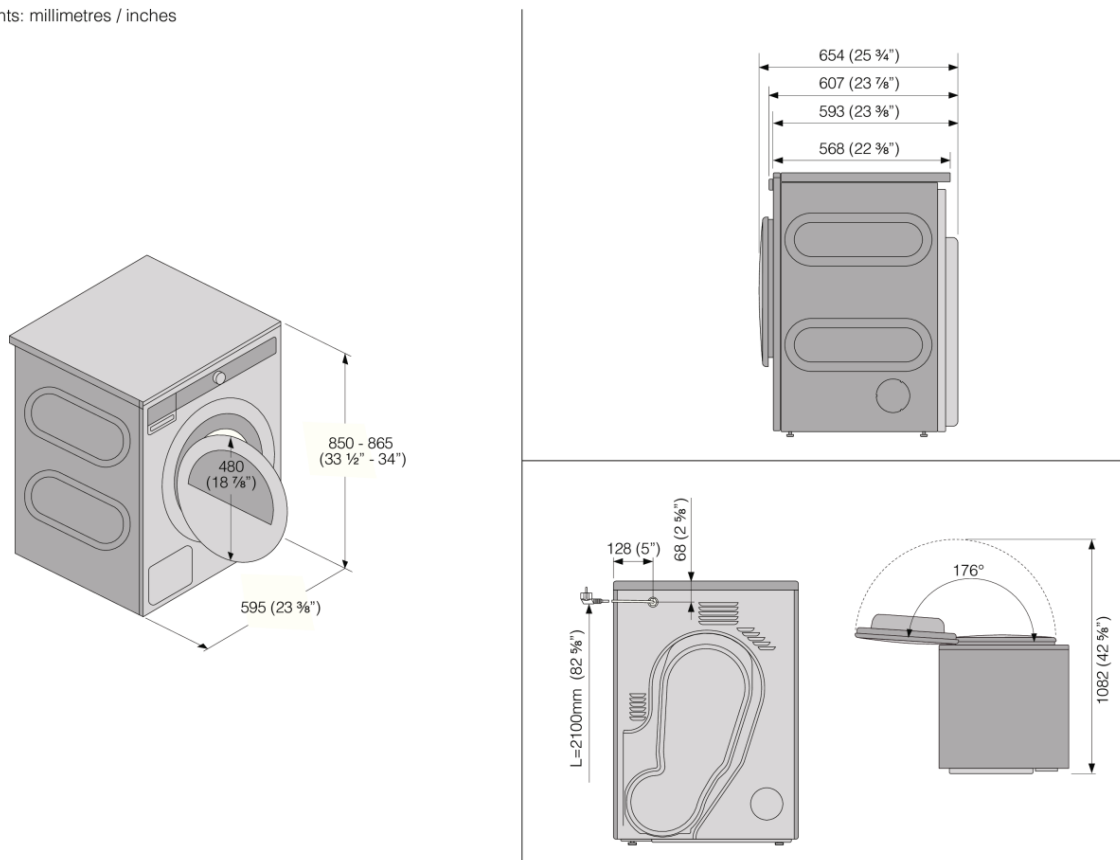

#### Dimensions

- Product dimensions (HxWxD): 33 7/16" × 23 7/16" × 25 3/4" (850 × 595 × 654 mm)
- Depth with door open: 45 7/8" (1165 mm)
- Cord length: 66 15/16" (1700 mm)

#### Logistic information

- Packaging dimensions: 36 1/4" × 25 3/16" × 28 7/16" (920 × 640 × 723 mm)
- Total weight of packaged product: 135 lbs
- Code: 588196
- EAN code: 3838782019074

Measurements: millimetres / inches