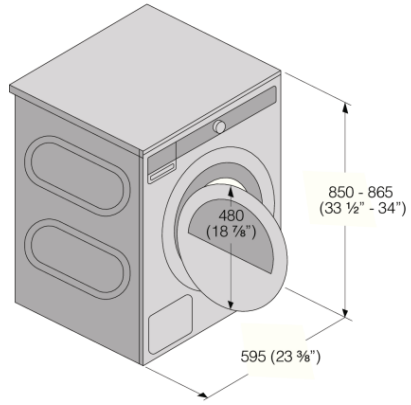

### Comfort & safety

- Signal for "full water container"
- Reversible door hinge: Right exchangeable

- EAN code: 3838782019074
- Product code: 588196

### Dimensions and installation

- Height: 850 mm
- Width: 595 mm
- Depth: 654 mm
- Length electrical cord: 1700 mm
- Net weight: 57 kg
- Gross weight: 61,4 kg

### Dimensioner

- Connected load: 4500 W
- Fuse: 20 amp
- Voltage (V): 208-240 V
- Frequency: 60 Hz
- Drum volume: 117 l
- Type of display: LCD display
- Noise level drying: 64 dB(A)re 1 pW

Measurements: millimetres / inches