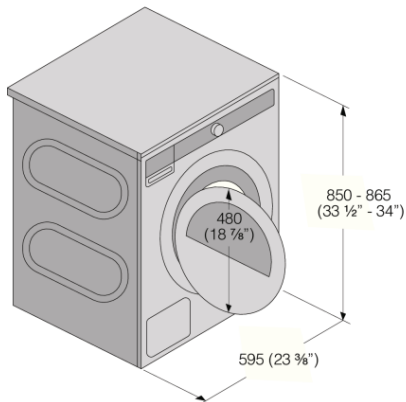

Construction

- Long lasting stainless steel drum
- Brushless (induction)
- Energy-saving electric heater
- Drying Sensor
- Heater capacity (W): 3000 W
- Butterfly drying system

Use and flexibility

- Auto programs
- Removable filter
- Door diameter: 13 3/8" (340 mm)
- Door opening angle: 180 °
- Anti crease
- Time setting
- Humidity sensor

Technical data

- Heater capacity (W): 3000 W
- Noise level: 65 dB(A)
- Power consumption in standby mode: 0.3 W
- Power consumption in off-mode: 0.3 W
- Estimated annual energy consumption: 260 kWh

- Grounded plug
- Connecting cord with plug
- Connection rating: 7000 W
- Number of phases: 1
- Current: 30 A
- Frequency: 60 Hz
- Net weight: 90 lbs
- Marked for recycling
- ISO 14001

Dimensions

- Product dimensions (HxWxD): 33 7/16" × 23 7/16" × 25 3/4" (850 × 595 × 654 mm)
- Depth with door open: 45 7/8" (1165 mm)
- Cord length: 66 15/16" (1700 mm)
- Left + right + back

Logistic information

- Packaging dimensions: 36 1/4" × 25 3/16" × 28 7/16" (920 × 640 × 723 mm)
- Total weight of packaged product: 100 lbs
- Code: 588175
- EAN code: 3838782018824

Measurements: millimetres / inches

Tumble Dryer/TD75/USA