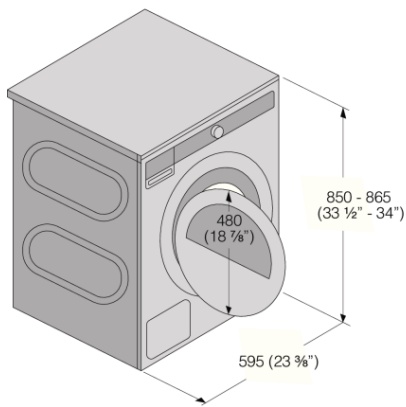

- Grounded plug
- Connecting cord with plug
- Connection rating: 7000 W
- Number of phases: 1
- Current: 30 A
- Frequency: 60 Hz
- Net weight: 99 lbs
- Marked for recycling
- ISO 14001

Dimensions

- Product dimensions (HxWxD): 33 7/16" x 23 7/16" x 30 1/4" (850 x 595 x 769 mm)
- Depth with door open: 51 3/8" (1305 mm)
- Cord length: 66 15/16" (1700 mm)
- Left + right + back

Logistic information

- Packaging dimensions: 36 1/4" x 25 3/16" x 33" (920 x 640 x 838 mm)
- Total weight of packaged product: 109 lbs
- Code: 586981
- EAN code: 3838782018305

Tumble Dryer/TD-85/USA