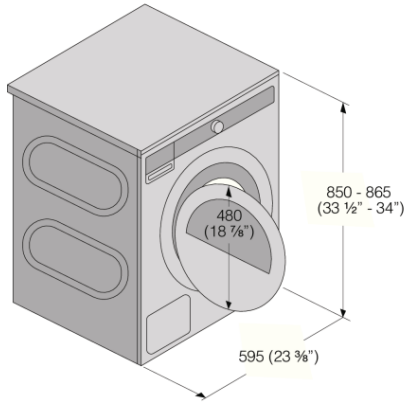

Comfort & safety

- Reversible door hinge: Right exchangeable

- EAN code: 3838782018305
- Product code: 586981

Dimensions and installation

- Height: 850 mm
- Width: 595 mm
- Depth: 769 mm
- Length electrical cord: 1700 mm
- Net weight: 45 kg
- Gross weight: 49,6 kg

Dimensioner

- Connected load: 7000 W
- Fuse: 30 amp
- Voltage (V): 208-240 V
- Frequency: 60 Hz
- Drum volume: 145 l
- Type of display: LCD display
- Noise level drying: 65 dB(A)re 1 pW

Tumble Dryer/TD-85/USA