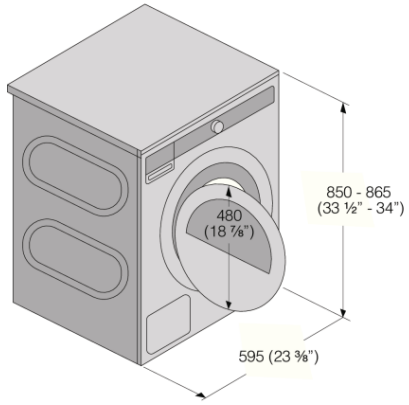

Comfort & safety

- Reversible door hinge: Right exchangeable

- EAN code: 3838782016851
- Product code: 586321

Dimensions and installation

- Height: 850 mm
- Width: 595 mm
- Depth: 769 mm
- Length electrical cord: 1700 mm
- Net weight: 45 kg
- Gross weight: 49,6 kg

Dimensioner

- Connected load: 7000 W
- Fuse: 30 amp
- Voltage (V): 208-240 V
- Frequency: 60 Hz
- Drum volume: 145 l
- Type of display: LCD display
- Noise level drying: 65 dB(A)re 1 pW

Tumble Dryer/TD-85/USA