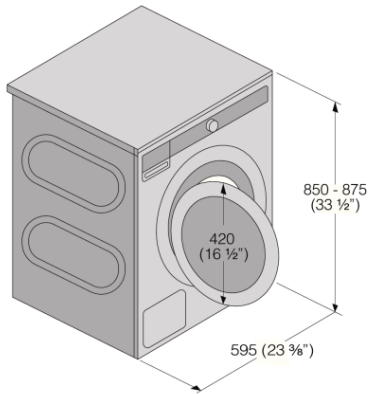

- Noise level spinning: 74 dB(A)re 1 pW
- Estimated annual energy consumption: 75 kWh

Washing Machine WM-85/USA