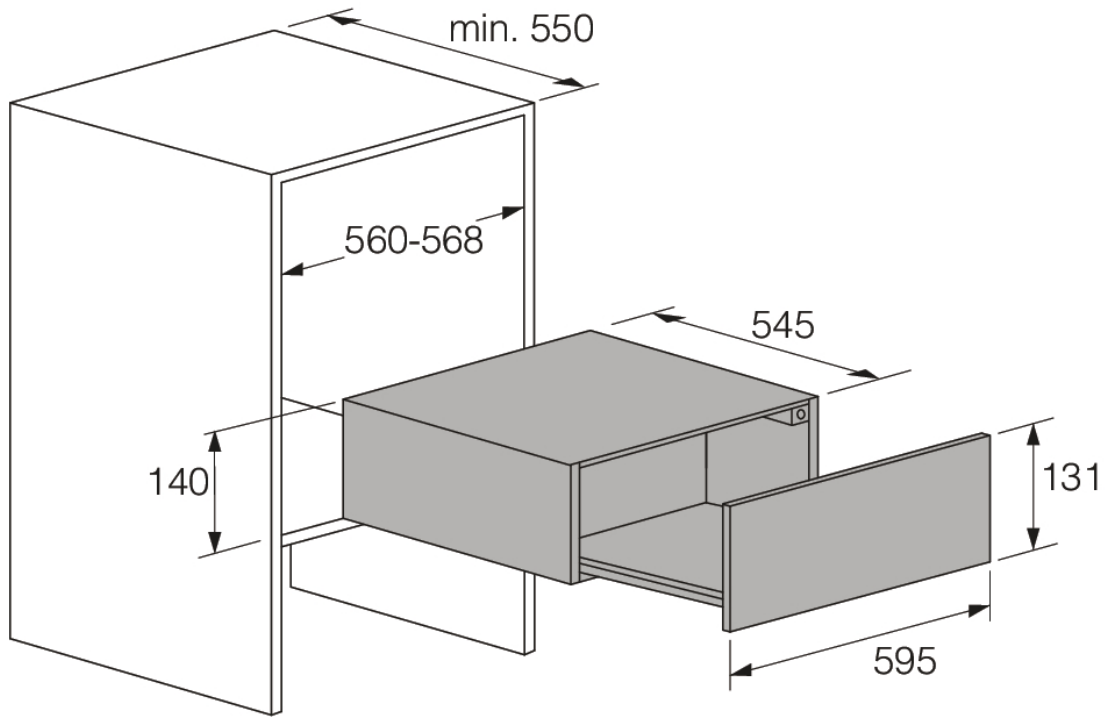

### Dimensions

- Product dimensions (HxWxD): 14 x 59,7 x 55 cm
- Length electrical cord: 1,8 m
- Net weight: 15 kg

### Logistic information

- Dimensions of packed product (HxWxD): 18,4 x 63,8 x 65,2 cm
- Gross weight: 17 kg
- Product code: 497358
- EAN code: 3838942046926

Craft warming drawer (old)