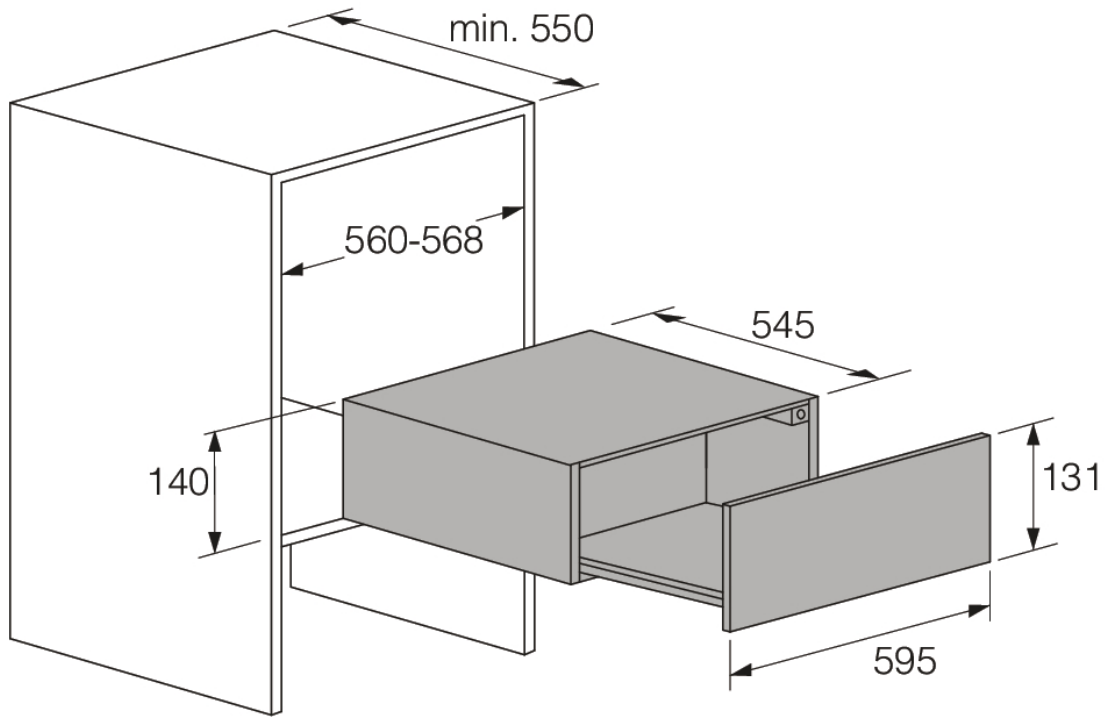

Technical data

- Connected load: 810 W
- Frequency: 50-60 Hz

Dimensions

- Product dimensions (HxWxD): 14 × 59,7 × 55 cm
- Length electrical cord: 1,8 m
- Net weight: 15 kg

Logistic information

- Dimensions of packed product (HxWxD): 18,4 × 63,8 × 65,2 cm
- Gross weight: 17 kg
- Product code: 497358
- EAN code: 3838942046926