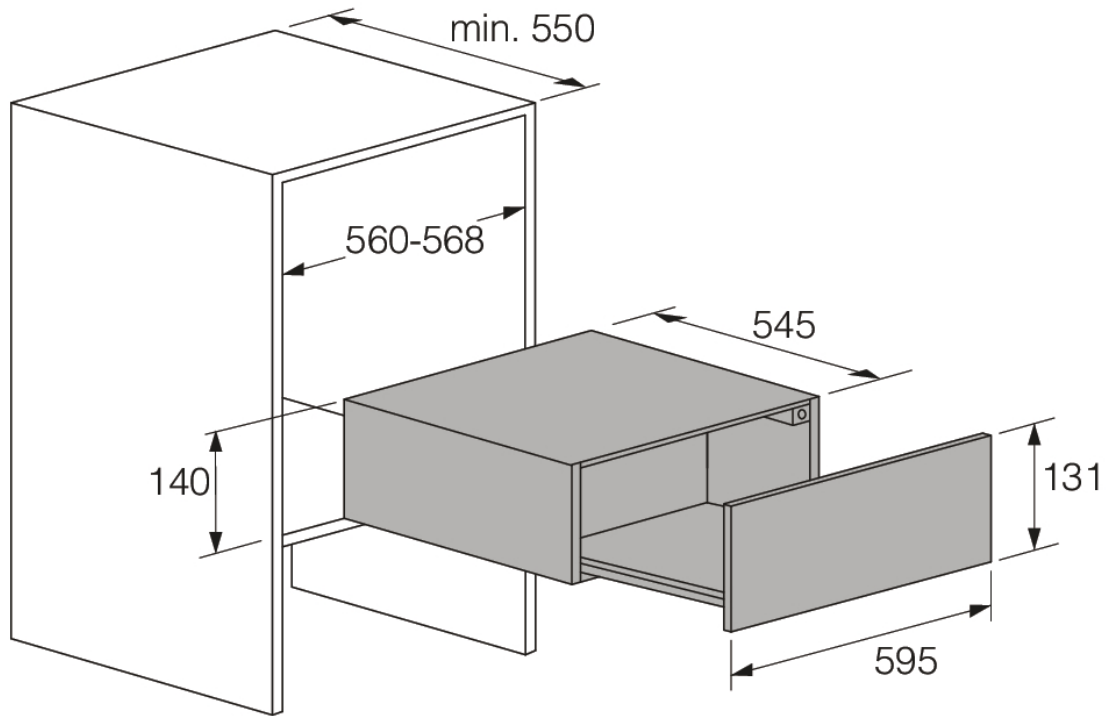

Design & integration

- Suitable for integration with ovens
- Possible to install oven on top

Safety & Maintenance

- Easy clean glass bottom in warming compartment

Technical data

- Connected load: 810 W
- Frequency: 50-60 Hz

Dimensions

- Product dimensions (HxWxD): 14 × 59,7 × 55 cm
- Length electrical cord: 1,8 m
- Net weight: 15 kg

Logistic information

- Dimensions of packed product (HxWxD): 18,4 × 63,8 × 65,2 cm
- Gross weight: 17 kg
- Product code: 497348
- EAN code: 3838942046803