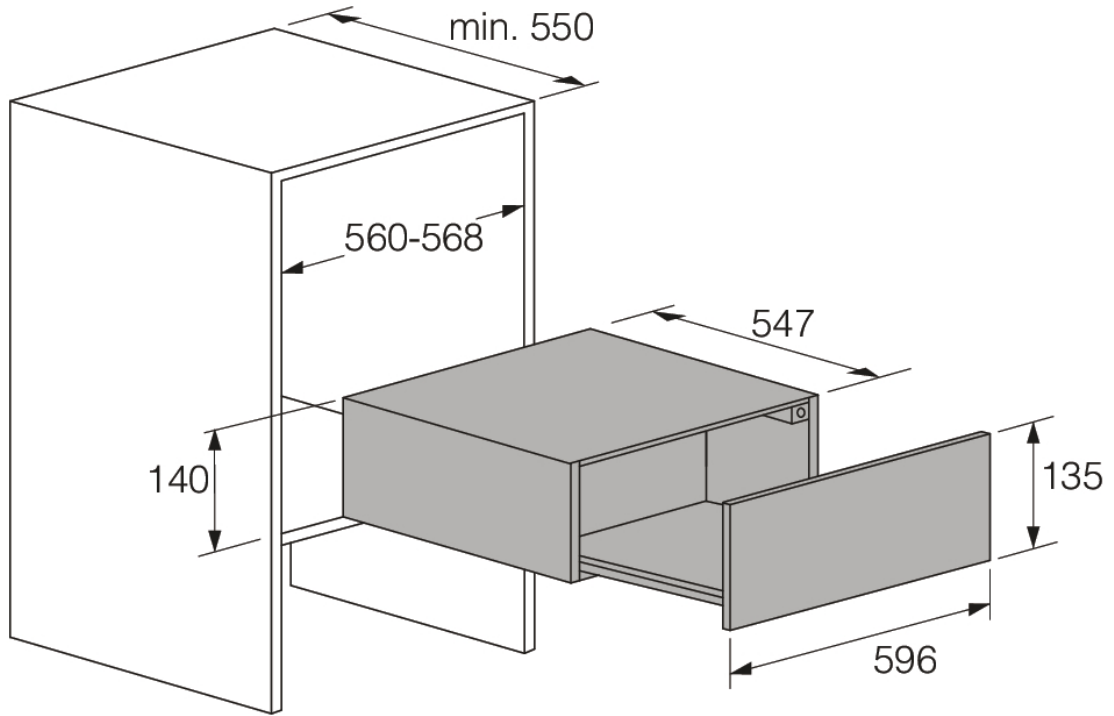

Interaction & Control

- Illuminated power button

Programs

- Defrosting of food
- Warming of cups

Design & integration

- Suitable for integration with ovens
- Possible to install oven on top
- Niche dimensions min-max (HxWxD): 14 × 56-56,8 × 55 cm

Safety & Maintenance

- Easy clean glass bottom in warming compartment

Technical data

- Connected load: 810 W
- Nominal current: 10 amp
- Frequency: 50-60 Hz

Dimensions

- Product dimensions (HxWxD): 14 × 59,7 × 55 cm
- Length electrical cord: 1,8 m
- Net weight: 15 kg

Logistic information

- Dimensions of packed product (HxWxD): 18,4 × 63,8 × 65,2 cm
- Gross weight: 17 kg
- Product code: 497322
- EAN code: 3838942046841

Elements warming drawer