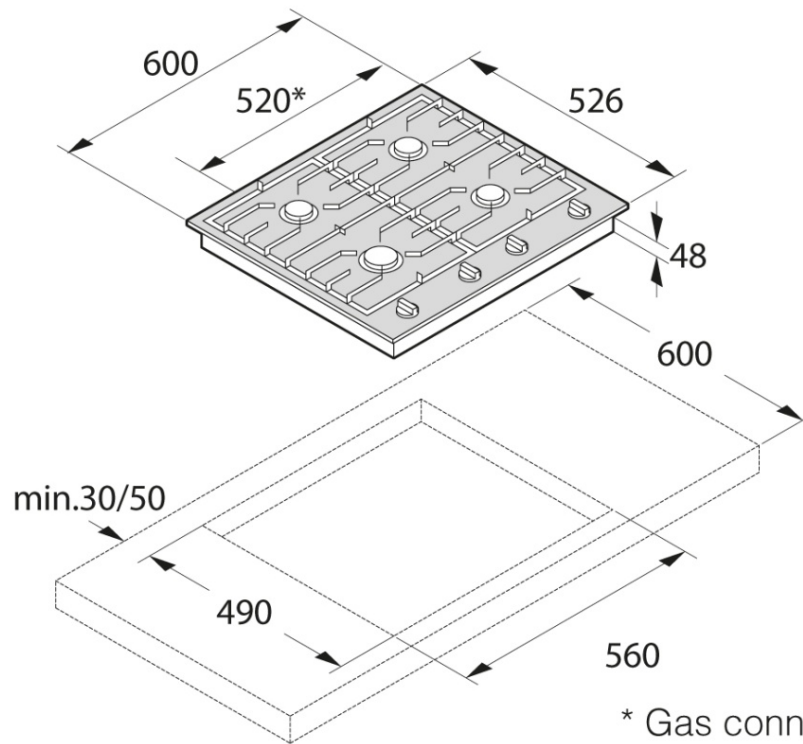

HG1666SD

Gas cooktop

General description

HG1666SD
Range: Craft
Available colour: Stainless Steel
Connection rating: 1 W
Product dimensions (HxWxD): 4,8 × 60 × 52,6 cm

Construction & Performance

- Cooktop material: Stainless Steel
- Connection rating: 1 W
- Number of cooking zones/burners: 4
- Convenient maintenance with one-piece burner head

Interaction & Control

- Ergonomic knobs cast in one piece of metal: true
- Single-handed ignition device
- Removable knobs

Design & Integration

- Niche dimensions (HxWxD): 5,5 × 56 × 49 cm

Technical data

- Connection rating: 1 W
- Voltage: 220-240 V
- Frequency: 50-60 Hz
- Number of cooking zones: 4

Dimensions

- Product dimensions (HxWxD): 4,8 × 60 × 52,6 cm
- Length electrical cord: 1,5 m
- Net weight: 12,2 kg

Logistic information

- Dimensions of packed product (HxWxD): 20,4 × 65 × 59,6 cm
- Gross weight: 14,3 kg
- Product code: 476654
- EAN code: 3838942016431